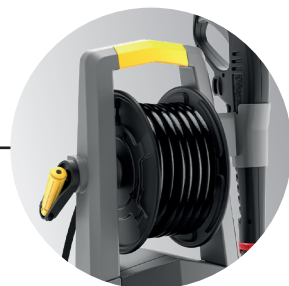

LAVOR

SIMPLY STRONGER

Ergonomic handle and accessory storage facility: more compact and practical in the after use phase

NEW
Brass pump head:
 long life motor, metal accessories M22

Large wheels with rubber tread: easy to transport

**INDUCTION
 MOTOR POWERED**

Standard equipment

Gun M22

Variojet lance M22

Turbo lance M22

High pressure hose R1 8 m

Pascal 23 PRO

cod. 8.102.0033C | EAN 8013298215188

150 bar max	450 l/h	2300 W
- Kg	- cm	- pz