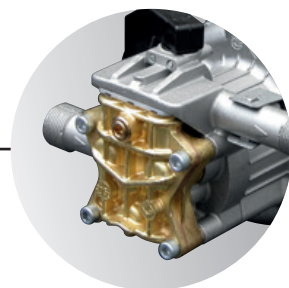

LAVOR

SIMPLY STRONGER

Ergonomic handle and accessory storage facility: more compact and practical in the after use phase

NEW
Brass pump head:
 long life motor, metal accessories M22

Large wheels with rubber tread: easy to transport

**INDUCTION
 MOTOR POWERED**

Standard equipment

Gun M22

Variojet lance M22

Turbo lance M22

High pressure hose R1 8 m

Pascal 23 PRO

cod. 8.102.0033C | EAN 8013298215188