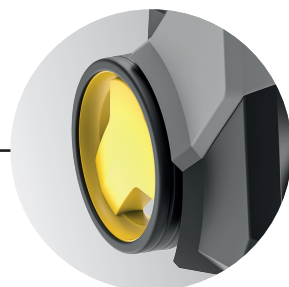

LAVOR

SIMPLY STRONGER

Ergonomic handle and accessory storage facility: more compact and practical in the after use phase

NEW
Brass pump head:
 long life motor, metal accessories M22

Large wheels with rubber tread: easy to transport

**INDUCTION
 MOTOR POWERED**

Standard equipment

Gun M22

Variojet lance M22

Turbo lance M22

High pressure hose R1 8 m

Pascal 23 PRO

cod. 8.102.0033C | EAN 8013298215188