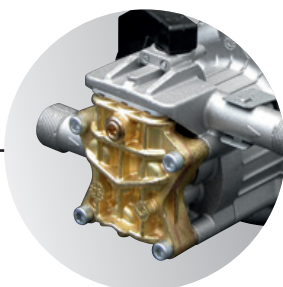

LAVOR

SIMPLY STRONGER

Ergonomic handle with hose reel in pressure and R1 hose.

NEW
Brass pump head:
long life motor, metal accessories M22

Rubber wheels for easy transport

INDUCTION
MOTOR POWERED

BRASS
PUMP

Standard equipment

Gun M22

Lance M22 with adjustable nozzle

High pressure hose R1 10 m

Turbo lance M22

Vertigo 28 PRO

Col water high pressure cleaner

Cod. 8.047.0068C | EAN 8013298211531