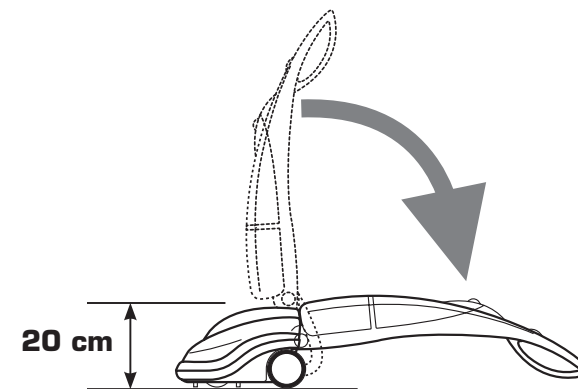

LAVOR

SIMPLY STRONGER

Detergent solution tank, always wash with clean water

Integrated cable reel

Cylindrical brush and double squeegee for drying both forward and reverse

Standard equipment

MADE IN
ITALY

Sprinter
Floor scrubbing driers

Cod. 8.501.0501 | EAN 8013298120000

800W-200W	1015 m ² /h	1428 mm H ₂ O	290 mm
-----------	------------------------	--------------------------	--------