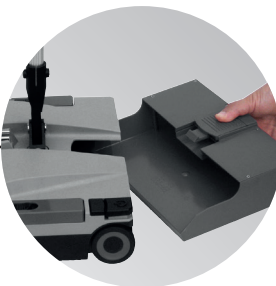

# LAVOR

SIMPLY STRONGER

10.8V - 25W  
LITHIUM-ION BATTERY

PROFESSIONAL

Ergonomic handle

Space-saving,  
storage position

Easily removable  
binder