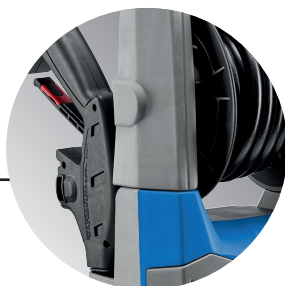

Ergonomic handle with hose reel

Built-in accessory holder

Wheels for easy transport

Standard equipment

Short gun

Lance with quick coupling

Foam lance

High pressure hose

Turbo nozzle

Variojet nozzle

Water hose

Water filter

RAP EXTRA 145

Cold water high pressure cleaner

Cod. 8.109.0026C | EAN 8013298208852

145 bar max